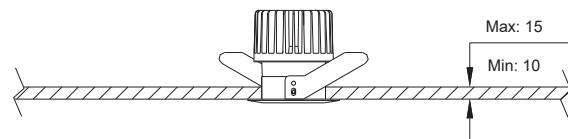

Colours

01. White 02. Black