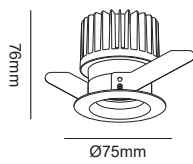

Colours

01. White 02. Black