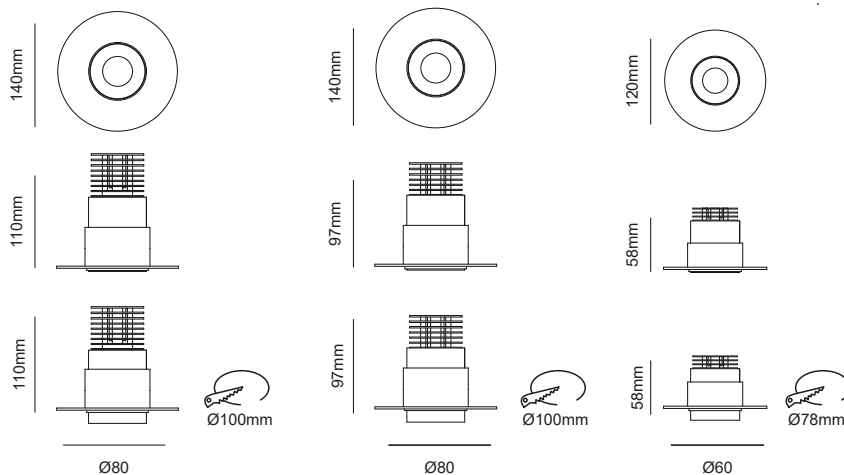

Item Description

- Mounting Type-** Ceiling Recessed
- Housing-** Aluminum
- Diffuser-** Grid Glass
- Reflector-** Aluminum
- Life Span-** > 50,000 Hrs (Ta = 30°C LM70)
- Option-** Non Dimmable / Dimmable DALI / 0~ 10V/ Triac
- Standards-** EN60598-1 / EN60595-2-1

Objective

PEPPER ADJUSTABLE is round, trimless CoB spotlight with two-step adjustability- flat or extended with an aluminum body.

It can be used in Retails, Residentials and Hotels.

CODE	WATTAGE	LUMENS	CRI	KELVINS	DIMENSIONS
PEPPER ADJUSTABLE-09	9W	650lm	>80	2700-3200K/3800-4200K/5700-6000K	-
PEPPER ADJUSTABLE-15	15W	1270lm	>80	2700-3200K/3800-4200K/5700-6000K	-
PEPPER ADJUSTABLE-20	20W	1600lm	>80	2700-3200K/3800-4200K/5700-6000K	-

Colours

01 02 03 04

01. White 02. Black 03. Silver 04. Grey