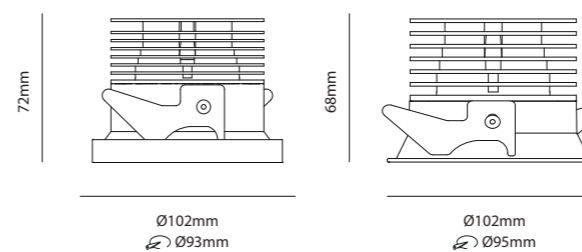

Item Description

Mounting Type- Ceiling Recessed
Housing- Pure Aluminum Heat Sink
Diffuser- Grid Glass
Reflector- Aliminum
Life Span- > 50,000 Hrs (Ta = 30°C LM70)
Option- Non Dimmable / Dimmable DALI / 0~ 10V/ Triac
Standards- EN60598-1 / EN60595-2-1

Objective

Using our latest technology to make a combination between decoration & efficiency.
 PELAGON-20 & PELAGON DROP-20 are round CoB spotlights with lens aluminum body and heat sink with various beam angles of reflector.
 It can be used in Retails, Residentials and Hotels.

Pelagon & Pelagon Drop

Ceiling Recessed Spotlights Series!

| CODE | WATTAGE | LUMENS | CRI | KELVINS | DIMENSIONS |
|-----------------|---------|--------|-----|----------------------------------|------------|
| PELAGON-20 | 20W | 1500lm | >80 | 2700-3200K/3800-4200K/5700-6000K | Ø102x72mm |
| PELAGON DROP-20 | 20W | 1500lm | >80 | 2700-3200K/3800-4200K/5700-6000K | Ø102x68mm |