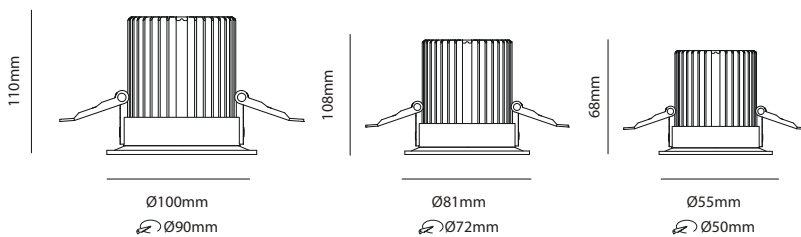

Item Description

Mounting Type- Ceiling Recessed
Housing- Aluminum
Diffuser- Grid Glass
Reflector- Aluminum
Life Span- > 50,000 Hrs (Ta = 30°C LM70)
Option- Non Dimmable / Dimmable DALI / 0~ 10V/ Triac
Standards- EN60598-1 / EN60595-2-1

Objective

Using our latest technology to make a combination between decoration & efficiency.
 PARVIS-06-15-20 is round Spotlight with various beam angles of reflector.
 It can be used in Retail, Residential and Hotels.

CODE	WATTAGE	LUMENS	CRI	KELVINS	DIMENSIONS
PARVIS-06	6W	450lm	>80	2700-3200K/3800-4200K/5700-6000K	Ø55x68mm
PARVIS-15	15W	1250lm	>80	2700-3200K/3800-4200K/5700-6000K	Ø81x108mm
PARVIS-20	20W	1600lm	>80	2700-3200K/3800-4200K/5700-6000K	Ø100x110mm