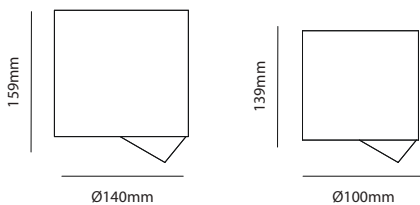

Item Description

Mounting Type- Surface Mounted
Housing- Die-Cast Aluminum
Diffuser- Grid Glass
Reflector- Aluminum
Life Span- > 50,000 Hrs (Ta = 30°C LM70)
Option- Non Dimmable / Dimmable DALI / 0~ 10V/ Triac
Standards- EN60598-1 / EN60595-2-1

Objective

PHEMIS SURFACE-15-25 is adjustable COB spotlight with various wattages.
 It can be used in Hotels, Brand chains, Homes and so on.

CODE	WATTAGE	LUMENS	CRI	KELVINS	DIMENSIONS
PHEMIS SURFACE-15	15W	1100lm	>80	2700-3200K/3800-4200K/5700-6000K	Ø100x139mm
PHEMIS SURFACE-25	25W	1900lm	>80	2700-3200K/3800-4200K/5700-6000K	Ø140x159mm