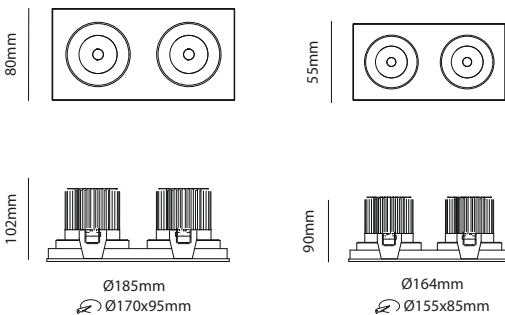

Item Description

Mounting Type- Ceiling Recessed
Housing- Aluminum
Diffuser- Grid Glass
Reflector- Aluminum
Life Span- > 50,000 Hrs (Ta = 30°C LM70)
Option- Non Dimmable / Dimmable DALI / 0~ 10V/ Triac
Standards- EN60598-1 / EN60595-2-1

CODE	WATTAGE	LUMENS	CRI	KELVINS	DIMENSIONS
PICANTO 2-29	2x9W	1520lm	>80	2700-3200K/3800-4200K/5700-6000K	Ø164x145mm
PICANTO 2-215	2x15W	2400lm	>80	2700-3200K/3800-4200K/5700-6000K	Ø185x182mm

Colours

01. Matt White 02. Sand White