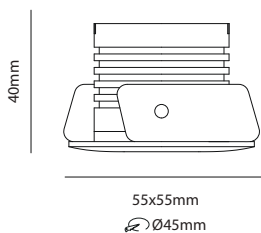

Item Description

Mounting Type- Wall Recessed
Housing- Aluminum
Diffuser- Frosted / Clear
Reflector- Aluminum
Life Span- > 50,000 Hrs (Ta = 30°C LM70)
Option- Non Dimmable / Dimmable DALI / 0~ 10V/ Triac
Standards- EN60598-1 / EN60595-2-1

Objective

Using our latest technology to make a combination between decoration & efficiency.
 PARA SQUARE-03 is square steplight. It can be used in Retails, Residential and Hotels.

| CODE | WATTAGE | LUMENS | CRI | KELVINS | DIMENSIONS |
|----------------|---------|--------|-----|----------------------------------|------------|
| PARA SQUARE-03 | 03W | 190lm | >80 | 2700-3200K/3800-4200K/5700-6000K | 55x55x40mm |