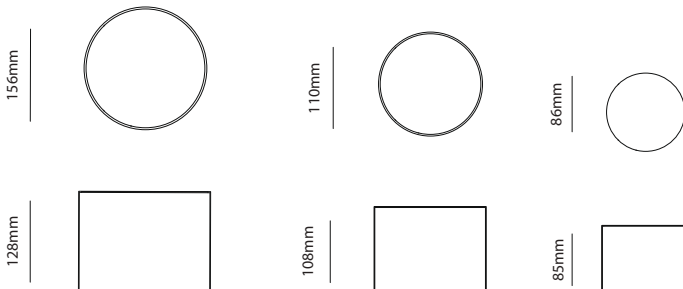

Item Description

Mounting Type- Surface Mounted
Housing- Aluminum
Diffuser- Acrylic
Reflector- Aluminum
Life Span- > 50,000 Hrs (Ta = 30°C LM70)
Option- Non Dimmable / Dimmable DALI / 0~ 10V/ Triac
Standards- EN60598-1 / EN60595-2-1

Objective

Using our latest technology to make a combination between decoration & efficiency.
 POOK-10-15-20 is simple surface mounted downlight with various wattages.
 It can be used in Retails, Residentials and Hotels.

CODE	WATTAGE	LUMENS	CRI	KELVINS	DIMENSIONS
POOK-10	10W	780lm	>80	2700-3200K/3800-4200K/5700-6000K	-
POOK-15	15W	1150lm	>80	2700-3200K/3800-4200K/5700-6000K	-
POOK-20	20W	1600lm	>80	2700-3200K/3800-4200K/5700-6000K	-