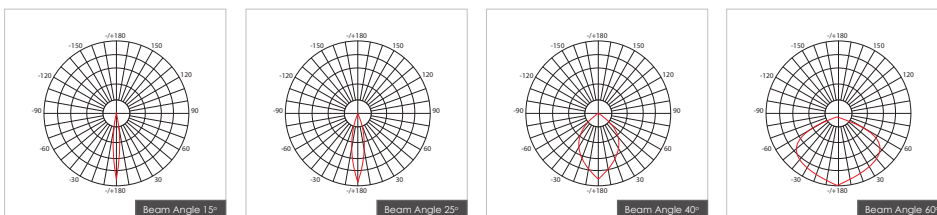

Objective

Simple and elegant designed LED track light with aluminum die-cast housing, with multiple reflecting angles, specially designed heat sink with excellent dissipation to minimize degradation of lumens.

It is suitable for fashion stores, chain stores, shopping malls, and art galleries.

CODE	WATTAGE	LUMENS	CRI	KELVINS	DIMENSIONS
FORTUNE-42	42W	3360/3696/4116lm	90/80/70	3000K/4000K/5000K	126x150mm