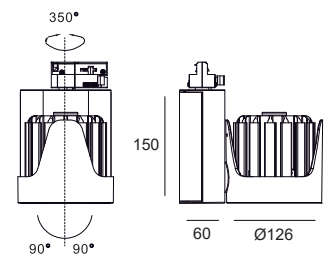

Item Description

- Mounting Type-** Track Mounting
- Housing-** Die-cast Aluminum
- Diffuser-** Frosted / Clear
- Reflector-** Aluminum
- Life Span-** > 50,000 Hrs (Ta = 30°C LM70)
- Driver-** DC1000mA
- Option-** Non Dimmable / Dimmable DALI / 0~ 10V/ Triac
- Standards-** EN60598-1 / EN60595-2-1

It is suitable for fashion stores, chain stores, shopping malls, and art galleries.

CODE	WATTAGE	LUMENS	CRI	KELVINS	DIMENSIONS
FORTUNE-42	42W	3360/3696/4116lm	90/80/70	3000K/4000K/5000K	126x150mm

Colours