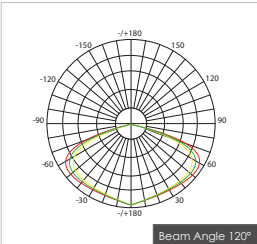

Objective

Recessed mounted circular LED downlights luminaire with die-cast aluminum in white powder coating finish, especially designed heat sink, anti glare diffuser and separate energy efficient electronic.

These are suitable for Living rooms, Corridors, Hotels, Exhibition Halls, Shopping Malls, Branchchain Stores and so on.

CODE	WATTAGE	LUMENS	CRI	KELVINS	DIMENSIONS
FALO-10	10W	800/900/1000lm	90/80/70	3000K/4000K/5000K	Φ108x68mm