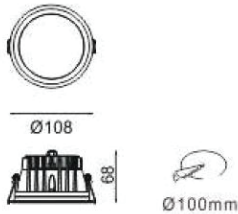

**Item Description**

**Mounting Type-** Recessed  
**Housing-** Aluminum body with heat sink  
**Diffuser-** Opal glass / Opal PMMA  
**Life Span-** > 50,000 Hrs (Ta = 30°C LM70)  
**Driver-** DC300mA  
**Option-** Non Dimmable / Dimmable DALI / 0~ 10V/ Triac  
**Standards-** EN60598-1 / EN60595-2-1

**Objective**

Recessed mounted circular LED downlights luminaire with die-cast aluminum in white powder coating finish, especially designed heat sink, anti glare diffuser and separate energy efficient electronic.

These are suitable for Living rooms, Corridors, Hotels, Exhibition Halls, Shopping Malls, Branchchain Stores and so on.

CODE	WATTAGE	LUMENS	CRI	KELVINS	DIMENSIONS
FALO-10	10W	800/900/1000lm	90/80/70	3000K/4000K/5000K	Φ108x68mm