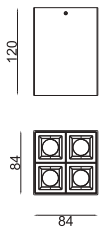

Item Description

Mounting Type- Surface mounted

Housing- Die-cast aluminium

Diffuser- Frosted / Clear

Reflector- PC

Life Span- > 50,000 Hrs

Option- Non Dimmable / Dimmable 0-10V/Triac/DALI

Standards- EN60598-1 / EN60595-2-1

CODE	WATTAGE	LUMENS	CRI	KELVINS	DIMENSIONS
FADDEN SURFACE-20	20W	1200/1300/1500/1710lm	90/90/80/70	2700K/3000K/4000K/5000K	84x120mm

Finish

01 02 03

01. White 02. Black 03. Silver