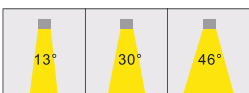

Item Description

Mounting Type- Surface mounted

Housing- Die-cast aluminium

Diffuser- Frosted / Clear

Reflector- PC

Life Span- > 50,000 Hrs

Option- Non Dimmable / Dimmable 0-10V/Triac/DALI

Standards- EN60598-1 / EN60595-2-1

CODE	WATTAGE	LUMENS	CRI	KELVINS	DIMENSIONS
FADDEN SURFACE-20	20W	1200/1300/1500/1710lm	90/90/80/70	2700K/3000K/4000K/5000K	84x120mm

Finish

01 02 03

01. White 02. Black 03. Silver