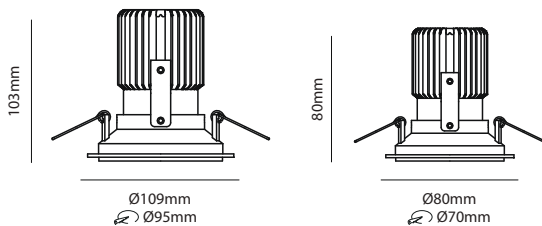

Item Description

Mounting Type- Ceiling Recessed
Housing- Aluminum
Diffuser- Grid Glass
Reflector- Aluminum
Life Span- > 50,000 Hrs (Ta = 30°C LM70)
Option- Non Dimmable / Dimmable DALI / 0~ 10V/ Triac
Standards- EN60598-1 / EN60595-2-1

Objective

Blue Lunar's COB Spotlight series is specially conceived for false ceilings with limited installation space.
 PARLOUR-09-15 is round adjustable COB spotlight with various beam angles.
 It can be used in Hotels, Brand chains, Homes and so on.

CODE	WATTAGE	LUMENS	CRI	KELVINS	DIMENSIONS
PARLOUR-09	9W	600lm	>80	2700-3200K/3800-4200K/5700-6000K	Ø80x80mm
PARLOUR-15	15W	1000lm	>80	2700-3200K/3800-4200K/5700-6000K	Ø109x103mm

Colours

01. Matt White 02. Sand White 03. Black 04. Gold