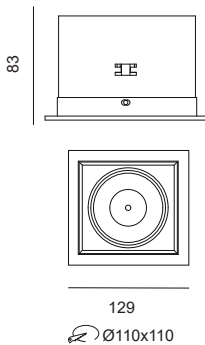

SPOT LIGHTS

Item Description

Mounting Type- Recessed
Housing- Die-cast Aluminum
Diffuser- Grid Glass
Life Span- > 50,000 Hrs (Ta = 30°C LM70)
Option- Non Dimmable / Dimmable DALI / 0~ 10V/ Triac
Standards- EN60598-1 / EN60595-2-1

Objective

Square CoB spotlight with lens aluminum body and heat sink with various beam angles of reflector. It can be used in Retails, Residentials and Hotels.

CODE	WATTAGE	LUMENS	CRI	KELVINS	DIMENSIONS
PANE SINGLE	18W	1400lm	>80	2700-3200K/3800-4200K/5700-6000K	129x83mm