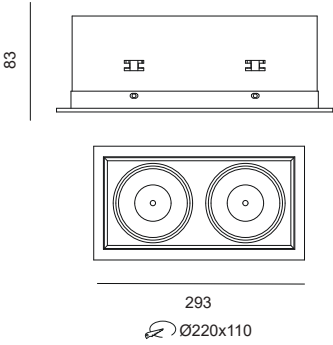

Item Description

Mounting Type- Recessed
Housing- Die-cast Aluminum
Diffuser- Grid Glass
Life Span- > 50,000 Hrs (Ta = 30°C LM70)
Option- Non Dimmable / Dimmable DALI / 0~ 10V/ Triac
Standards- EN60598-1 / EN60595-2-1

Objective

Square CoB spotlights with lens aluminum body and heat sink with various beam angles of reflector.
 It can be used in Retail, Residential and Hotels.

CODE	WATTAGE	LUMENS	CRI	KELVINS	DIMENSIONS
PANE DOUBLE	2x18W	2800lm	>80	2700-3200K/3800-4200K/5700-6000K	293x83mm