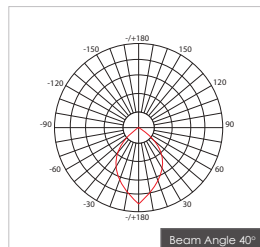

Item Description

Mounting Type- Recessed
Housing- Pure Aluminum Heat Sink
Diffuser- Frosted / Clear
Reflector- Aluminum
Life Span- > 50,000 Hrs (Ta = 30°C LM70)
Driver- DC500mA
Option- Non Dimmable / Dimmable DALI / 0~ 10V/ Triac
Standards- EN60598-1 / EN60595-2-1

CODE	WATTAGE	LUMENS	CRI	KELVINS	DIMENSIONS
FLASH POINT-05	5W	397/443/490lm	90/80/70	3000K/4000K/5000K	Φ90x30mm

Glass Options

1. Clear PC 2. Frosted PC

Colours

01. White 02. Black 03. Silk White