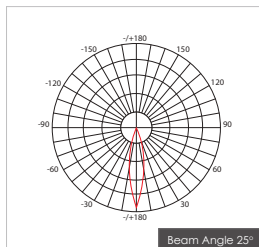

Item Description

Mounting Type- Recessed
Housing- Pure Aluminum Heat Sink
Diffuser- Frosted / Clear
Reflector- Aluminum
Life Span- > 50,000 Hrs (Ta = 30°C LM70)
Driver- DC500mA
Option- Non Dimmable / Dimmable DALI / 0~ 10V/ Triac
Standards- EN60598-1 / EN60595-2-1

CODE	WATTAGE	LUMENS	CRI	KELVINS	DIMENSIONS
FLASH POINT-05	5W	397/443/490lm	90/80/70	3000K/4000K/5000K	Φ90x30mm

Glass Options

1. Clear PC 2. Frosted PC

Colours

01. White 02. Black 03. Silk White