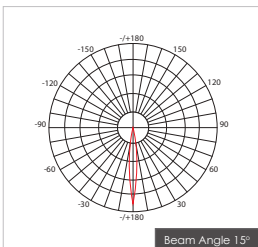

Item Description

Mounting Type- Recessed
Housing- Pure Aluminum Heat Sink
Diffuser- Frosted / Clear
Reflector- Aluminum
Life Span- > 50,000 Hrs (Ta = 30°C LM70)
Driver- DC500mA
Option- Non Dimmable / Dimmable DALI / 0~ 10V/ Triac
Standards- EN60598-1 / EN60595-2-1

CODE	WATTAGE	LUMENS	CRI	KELVINS	DIMENSIONS
FLASH POINT-05	5W	397/443/490lm	90/80/70	3000K/4000K/5000K	Φ90x30mm

Glass Options

1. Clear PC 2. Frosted PC

Colours

01. White 02. Black 03. Silk White