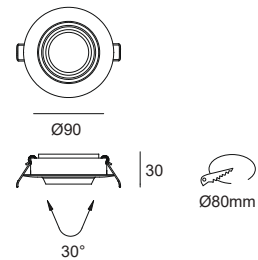

Item Description

Mounting Type- Recessed
Housing- Pure Aluminum Heat Sink
Diffuser- Frosted / Clear
Reflector- Aluminum
Life Span- > 50,000 Hrs (Ta = 30°C LM70)
Driver- DC500mA
Option- Non Dimmable / Dimmable DALI / 0~ 10V/ Triac
Standards- EN60598-1 / EN60595-2-1

CODE	WATTAGE	LUMENS	CRI	KELVINS	DIMENSIONS
FLASH POINT-05	5W	397/443/490lm	90/80/70	3000K/4000K/5000K	Φ90x30mm

Glass Options

1. Clear PC 2. Frosted PC

Colours

01. White 02. Black 03. Silk White