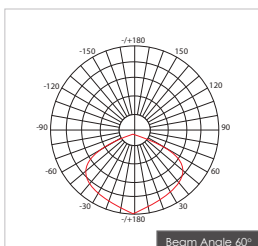

Item Description

- Mounting Type-** Recessed
- Housing-** Die-cast Aluminum
- Diffuser-** Opal PC
- Reflector-** Aluminum
- Life Span-** > 50,000 Hrs (Ta = 30°C LM70)
- Option-** Non Dimmable / Dimmable DALI / 0~ 10V/ Triac
- Standards-** EN60598-1 / EN60595-2-1

The focal length between the led and the diffuser allows a significant reduction of glare, which makes it an ideal product for use in commercial spaces.

CODE	WATTAGE	LUMENS	CRI	KELVINS	DIMENSIONS
FLASH-15	15W	1650lm	>80	4200K	A:120 B:92 C:62
FLASH-25	25W	2750lm	>80	4200K	A:159 B:130 C:80
FLASH-30	30W	3300lm	>80	4200K	A:220 B:188 C:100