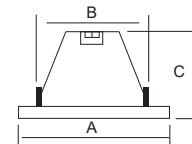

The focal length between the led and the diffuser allows a significant reduction of glare, which makes it an ideal product for use in commercial spaces.

CODE	WATTAGE	LUMENS	CRI	KELVINS	DIMENSIONS
FLASH-15	15W	1650lm	>80	4200K	A:120 B:92 C:62
FLASH-25	25W	2750lm	>80	4200K	A:159 B:130 C:80
FLASH-30	30W	3300lm	>80	4200K	A:220 B:188 C:100