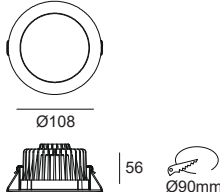

Colours

01

02

03

01. White 02. Black 03. Silk White