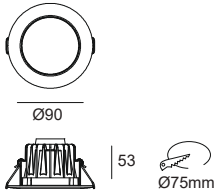

Colours

01

02

03

01. White 02. Black 03. Silk White