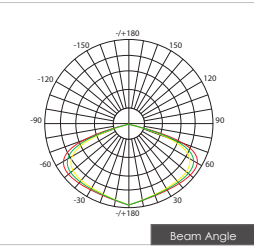

Colours

01

02

03

01. White 02. Black 03. Silk White