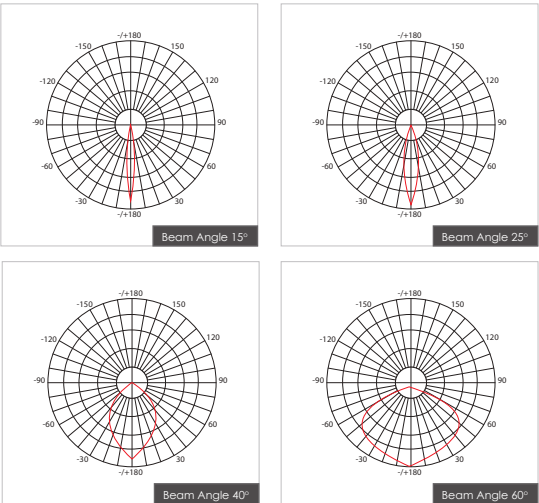

Item Description

Mounting Type- Recessed
Housing- Pure Aluminum Heat Sink
Diffuser- Frosted / Clear
Reflector- Aluminum
Life Span- > 50,000 Hrs (Ta = 30°C LM70)
Driver- DC350mA | DC500mA | DC700mA | DC800mA
Option- Non Dimmable / Dimmable DALI / 0~ 10V/ Triac
Standards- EN60598-1 / EN60595-2-1

CODE	WATTAGE	LUMENS	CRI	KELVINS	DIMENSIONS
FEDALLE-15	15W	1170/1326/1470lm	90/80/70	3000K/4000K/5000K	Φ110x82mm
FEDALLE-22	22W	1716/1936/2156lm	90/80/70	3000K/4000K/5000K	Φ110x97mm
FEDALLE-30	30W	2280/2640/2910lm	90/80/70	3000K/4000K/5000K	Φ142x113mm
FEDALLE-35	35W	2735/3080/3435lm	90/80/70	3000K/4000K/5000K	Φ142x123mm