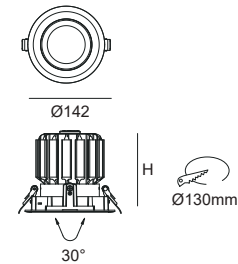

Item Description

Mounting Type- Recessed
Housing- Pure Aluminum Heat Sink
Diffuser- Frosted / Clear
Reflector- Aluminum
Life Span- > 50,000 Hrs (Ta = 30°C LM70)
Driver- DC350mA | DC500mA | DC700mA | DC800mA
Option- Non Dimmable / Dimmable DALI / 0~ 10V/ Triac
Standards- EN60598-1 / EN60595-2-1

CODE	WATTAGE	LUMENS	CRI	KELVINS	DIMENSIONS
FEDALLE-15	15W	1170/1326/1470lm	90/80/70	3000K/4000K/5000K	Φ110x82mm
FEDALLE-22	22W	1716/1936/2156lm	90/80/70	3000K/4000K/5000K	Φ110x97mm
FEDALLE-30	30W	2280/2640/2910lm	90/80/70	3000K/4000K/5000K	Φ142x113mm
FEDALLE-35	35W	2735/3080/3435lm	90/80/70	3000K/4000K/5000K	Φ142x123mm