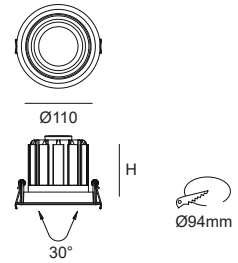

Item Description

Mounting Type- Recessed
Housing- Pure Aluminum Heat Sink
Diffuser- Frosted / Clear
Reflector- Aluminum
Life Span- > 50,000 Hrs (Ta = 30°C LM70)
Driver- DC350mA | DC500mA | DC700mA | DC800mA
Option- Non Dimmable / Dimmable DALI / 0~ 10V/ Triac
Standards- EN60598-1 / EN60595-2-1

CODE	WATTAGE	LUMENS	CRI	KELVINS	DIMENSIONS
FEDALLE-15	15W	1170/1326/1470lm	90/80/70	3000K/4000K/5000K	Φ110x82mm
FEDALLE-22	22W	1716/1936/2156lm	90/80/70	3000K/4000K/5000K	Φ110x97mm
FEDALLE-30	30W	2280/2640/2910lm	90/80/70	3000K/4000K/5000K	Φ142x113mm
FEDALLE-35	35W	2735/3080/3435lm	90/80/70	3000K/4000K/5000K	Φ142x123mm