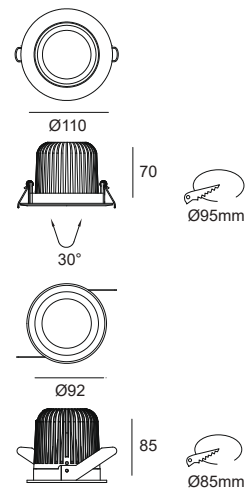

Item Description

Mounting Type- Recessed
Housing- Pure Aluminum Heat Sink
Diffuser- Opal / Clear
Reflector- Aluminum
Life Span- > 50,000 Hrs (Ta = 30°C LM70)
Driver- DC600mA
Option- Non Dimmable / Dimmable DALI / 0~ 10V/ Triac
Standards- EN60598-1 / EN60595-2-1

Objective

FAHUL FIXED-14 & FAHUL ADJUSTABLE-16 is recessed downlight with the quality aluminum body in powder-coated, with multiple reflecting angles of an anti-dazzle reflector for selection, Excellent heat sink capability, remote LED driver.

These are suitable for Hotels, Star-rated hotels, Clubs and Homes.

CODE	WATTAGE	LUMENS	CRI	KELVINS	DIMENSIONS
FAHUL FIXED-14	14W	1092/1232/1372lm	90/80/70	3000K/4000K/5000K	Φ92x85mm
FAHUL ADJUSTABLE-16	16W	1248/1408/1568lm	90/80/70	3000K/4000K/5000K	Φ110x70mm