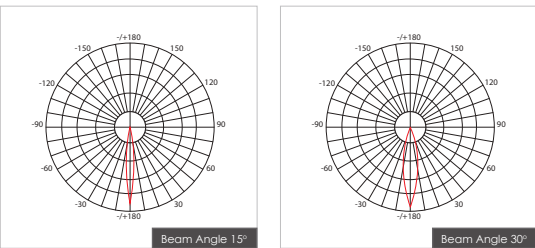

Colours

01 02 03

01. White 02. Black 03. Silk White