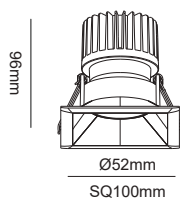

### Item Description

**Mounting Type-** Recessed

**Housing-** Die-cast Aluminum

**Standards-** EN60598-1 / EN60595-2-1