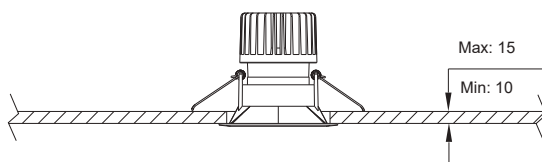

## EUTON

EUTON is an adjustable recessed mounted LED module trim, fit for different power modules, with excellent aluminum heat sink and ultra tempered clear glass.

### Item Description

**Mounting Type-** Recessed

**Housing-** Die-cast Aluminum

**Standards-** EN60598-1 / EN60595-2-1