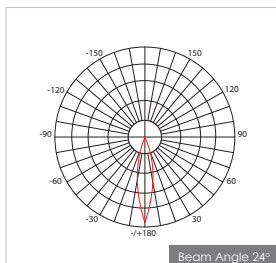

Item Description

- Mounting Type-** Remote
- Housing-** Aluminum
- Diffuser-** Clear/Frosted
- Reflector-** Anti-Glare Optical Reflector
- Life Span-** > 50,000 Hrs (Ta = 30°C LM70)
- Driver-** 36V 180mA / 36V 250mA / 36V 350mA
- Option-** Non Dimmable / Dimmable DALI / 0~ 10V/ Triac
- Standards-** EN60598-1 / EN60595-2-1

Objective

Using our latest technology to make a combination between decoration & efficiency.

ENTEX-08-12-15 is retro fit LED module for high output lumens. It can be fitted in many spotlights.

CODE	WATTAGE	LUMENS	CRI	KELVINS	DIMENSIONS
ENTEX-08	08W	928lm	80	3000K	Ø65x62mm
ENTEX-12	12W	1122lm	80	3000K	Ø65x62mm
ENTEX-15	15W	1750lm	80	3000K	Ø65x62mm