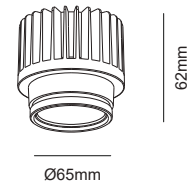

Item Description

- Mounting Type-** Remote
- Housing-** Aluminum
- Diffuser-** Clear/Frosted
- Reflector-** Anti-Glare Optical Reflector
- Life Span-** > 50,000 Hrs (Ta = 30°C LM70)
- Driver-** 36V 180mA / 36V 250mA / 36V 350mA
- Option-** Non Dimmable / Dimmable DALI / 0~ 10V/ Triac
- Standards-** EN60598-1 / EN60595-2-1

Objective

Using our latest technology to make a combination between decoration & efficiency.

ENTEX-08-12-15 is retro fit LED module for high output lumens. It can be fitted in many spotlights.

CODE	WATTAGE	LUMENS	CRI	KELVINS	DIMENSIONS
ENTEX-08	08W	928lm	80	3000K	Ø65x62mm
ENTEX-12	12W	1122lm	80	3000K	Ø65x62mm
ENTEX-15	15W	1750lm	80	3000K	Ø65x62mm