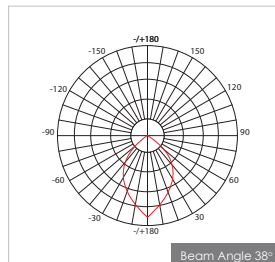

**Item Description**

- Mounting Type-** Recessed
- Housing-** Pure Aluminum Heat Sink
- Diffuser-** Clear/Frosted
- Reflector-** Anti-Glare Optical Reflector
- Life Span-** > 50,000 Hrs (T<sub>a</sub> = 30°C LM70)
- Driver-** 36V 180mA
- Option-** Non Dimmable / Dimmable DALI / 0~ 10V/ Triac
- Standards-** EN60598-1 / EN60595-2-1

**Objective**

Adjustable recessed LED spotlight with aluminum body in electrostatic, white powder-coated, and excellent aluminum heat sink, equipped with different beam angles.

CODE	WATTAGE	LUMENS	CRI	KELVINS	DIMENSIONS
EN/SQUARE ADJUSTABLE-05	5W	397lm	90	3000K	Ø75x90mm
EN/SQUARE ADJUSTABLE-08	8W	635lm	90	3000K	Ø75x90mm
EN/SQUARE ADJUSTABLE-12	12W	953lm	90	3000K	Ø75x90mm
EN/SQUARE ADJUSTABLE-15	15W	1190lm	90	3000K	Ø75x90mm