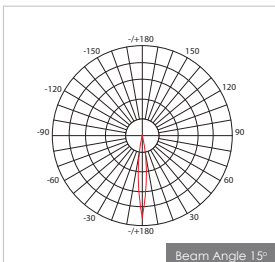

**Item Description**

- Mounting Type-** Recessed
- Housing-** Pure Aluminum Heat Sink
- Diffuser-** Clear/Frosted
- Reflector-** Anti-Glare Optical Reflector
- Life Span-** > 50,000 Hrs (T<sub>a</sub> = 30°C LM70)
- Driver-** 36V 180mA
- Option-** Non Dimmable / Dimmable DALI / 0~ 10V/ Triac
- Standards-** EN60598-1 / EN60595-2-1

**Objective**

Adjustable recessed LED spotlight with aluminum body in electrostatic, white powder-coated, and excellent aluminum heat sink, equipped with different beam angles.

CODE	WATTAGE	LUMENS	CRI	KELVINS	DIMENSIONS
EN/SQUARE ADJUSTABLE-05	5W	397lm	90	3000K	Ø75x90mm
EN/SQUARE ADJUSTABLE-08	8W	635lm	90	3000K	Ø75x90mm
EN/SQUARE ADJUSTABLE-12	12W	953lm	90	3000K	Ø75x90mm
EN/SQUARE ADJUSTABLE-15	15W	1190lm	90	3000K	Ø75x90mm