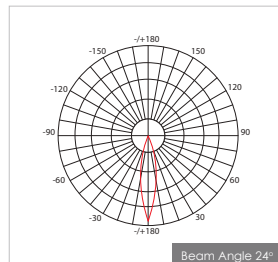

**Item Description**

- Mounting Type-** Recessed
- Housing-** Pure Aluminum Heat Sink
- Diffuser-** Clear/Frosted
- Reflector-** Anti-Glare Optical Reflector
- Life Span-** > 50,000 Hrs (T<sub>a</sub> = 30°C LM70)
- Driver-** 36V 180mA
- Option-** Non Dimmable / Dimmable DALI / 0~ 10V/ Triac
- Standards-** EN60598-1 / EN60595-2-1

**Objective**

Adjustable recessed LED spotlight with aluminum body in electrostatic, white powder-coated, and excellent aluminum heat sink, equipped with different beam angles.

CODE	WATTAGE	LUMENS	CRI	KELVINS	DIMENSIONS
EN/SQUARE ADJUSTABLE-05	5W	397lm	90	3000K	Ø75x90mm
EN/SQUARE ADJUSTABLE-08	8W	635lm	90	3000K	Ø75x90mm
EN/SQUARE ADJUSTABLE-12	12W	953lm	90	3000K	Ø75x90mm
EN/SQUARE ADJUSTABLE-15	15W	1190lm	90	3000K	Ø75x90mm