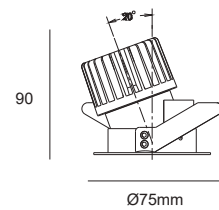

**Item Description**

- Mounting Type-** Recessed
- Housing-** Pure Aluminum Heat Sink
- Diffuser-** Clear/Frosted
- Reflector-** Anti-Glare Optical Reflector
- Life Span-** > 50,000 Hrs (T<sub>a</sub> = 30°C LM70)
- Driver-** 36V 180mA
- Option-** Non Dimmable / Dimmable DALI / 0~ 10V/ Triac
- Standards-** EN60598-1 / EN60595-2-1

**Objective**

Adjustable recessed LED spotlight with aluminum body in electrostatic, white powder-coated, and excellent aluminum heat sink, equipped with different beam angles.

CODE	WATTAGE	LUMENS	CRI	KELVINS	DIMENSIONS
EN/SQUARE ADJUSTABLE-05	5W	397lm	90	3000K	Ø75x90mm
EN/SQUARE ADJUSTABLE-08	8W	635lm	90	3000K	Ø75x90mm
EN/SQUARE ADJUSTABLE-12	12W	953lm	90	3000K	Ø75x90mm
EN/SQUARE ADJUSTABLE-15	15W	1190lm	90	3000K	Ø75x90mm