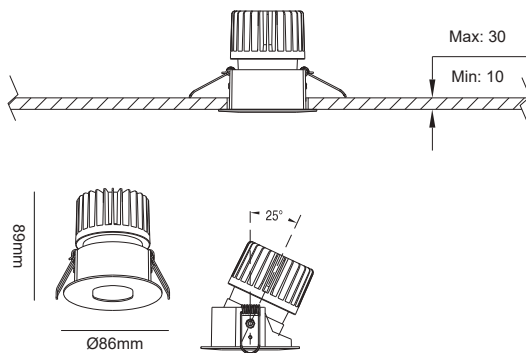

EEYON EYE

EEYON EYE is an adjustable recessed mounted LED module trim, fit for different power modules, with excellent aluminum heat sink and ultra tempered clear glass.

Item Description

Mounting Type- Recessed

Housing- Die-cast Aluminum

Standards- EN60598-1 / EN60595-2-1

Colours

01. White 02. Black