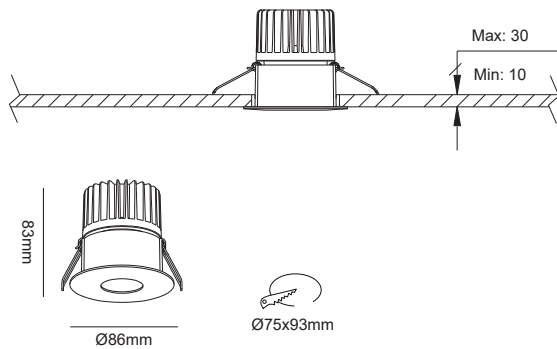

EEYON

EEYON is a fixed recessed mounted LED module trim, fit for different power modules, with excellent aluminum heat sink and ultra tempered clear glass.

Item Description

- Mounting Type-** Recessed
- Housing-** Die-cast Aluminum
- Standards-** EN60598-1 / EN60595-2-1