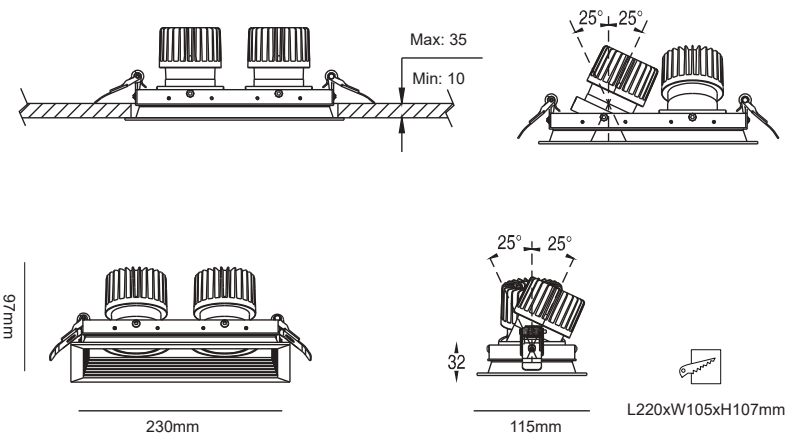

## EELAM-2

EELAM-2 is adjustable twin-head recess mounted LED module trim, fit for different power module, with excellent aluminum heat sink and ultra tempered clear glass .

### Item Description

**Mounting Type-** Recessed  
**Housing-** Die-cast Aluminum  
**Standards-** EN60598-1 / EN60595-2-1

**Colours**

01 02