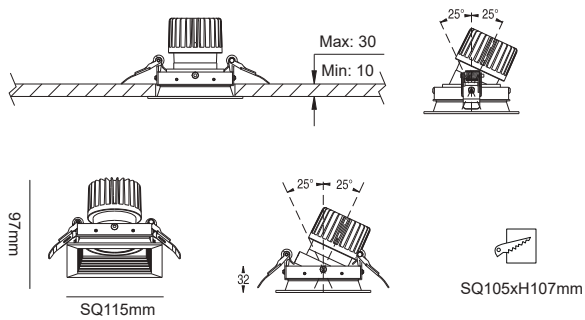

EELAM-1

EELAM-1 is adjustable recess mounted LED module trim, fit for different power module, with excellent aluminum heat sink and ultra tempered clear glass .

Item Description

Mounting Type- Recessed

Housing- Die-cast Aluminum

Standards- EN60598-1 / EN60595-2-1

Colours

01. White 02. Black